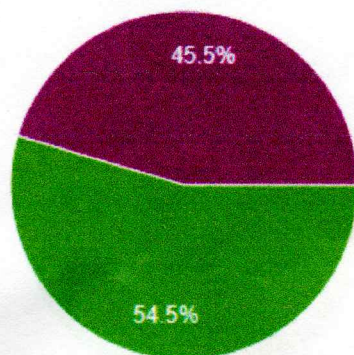

11 responses

- 1- Strongly Disagree
- 2- Disagree
- 3- Neutral
- 4- Agree
- 5- Strongly Agree

4. The atmosphere in the institute is Conducive for learning

11 responses

- 1- Strongly Disagree
- 2- Disagree
- 3- Neutral
- 4- Agree
- 5- Strongly Agree

5. There is a positive change in the behavior of my ward after joining the institute

11 responses

- 1- Strongly Disagree
- 2- Disagree
- 3- Neutral
- 4- Agree
- 5- Strongly Agree

6. Institute website is very informative and regularly updated