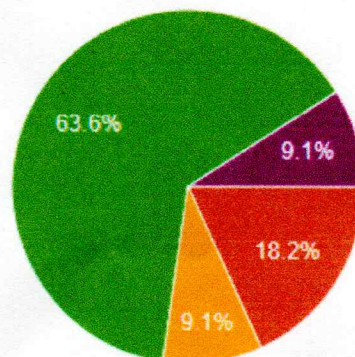

- 1-Strongly Disagree
- 2- Disagree
- 3- Neutral
- 4- Agree
- 5- Strongly Agree

Handwritten signature in blue ink.

Handwritten signature in green ink.