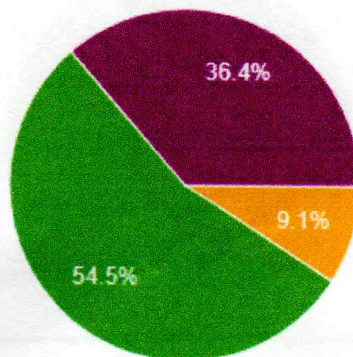

Parent's Feedback on Curriculum 2023-24

1. Getting admission in the Institute for my ward is a matter of pride for me

11 responses

- 1-Strongly Disagree
- 2- Disagree
- 3- Neutral
- 4- Agree
- 5- Strongly Agree

2. My ward is improving his knowledge through interaction with professors of the institute

11 responses

- 1-Strongly Disagree
- 2- Disagree
- 3- Neutral
- 4- Agree
- 5- Strongly Agree

3. The discipline in the institute is good