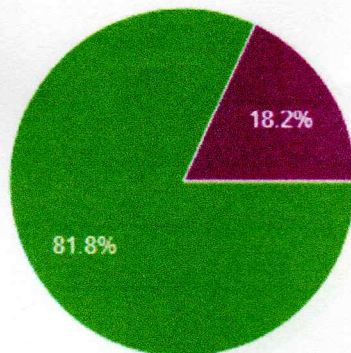

Parent's Feedback on Curriculum 2023-24

1. Getting admission in the Institute for my ward is a matter of pride for me

11 responses

- 1-Strongly Disagree
- 2- Disagree
- 3- Neutral
- 4- Agree
- 5- Strongly Agree

2. My ward is improving his knowledge through interaction with professors of the institute

11 responses

- 1-Strongly Disagree
- 2- Disagree
- 3- Neutral
- 4- Agree
- 5- Strongly Agree

3. The discipline in the institute is good

11 responses

- 1- Strongly Disagree
- 2- Disagree
- 3- Neutral
- 4- Agree
- 5- Strongly Agree

4. The atmosphere in the institute is Conducive for learning

11 responses

- 1- Strongly Disagree
- 2- Disagree
- 3- Neutral
- 4- Agree
- 5- Strongly Agree