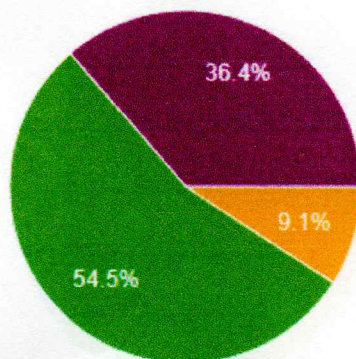

2. My ward is improving his knowledge through interaction with professors of the institute

11 responses

- 1-Strongly Disagree
- 2- Disagree
- 3- Neutral
- 4- Agree
- 5- Strongly Agree

3. The discipline in the institute is good

11 responses

- 1- Strongly Disagree
- 2- Disagree
- 3- Neutral
- 4- Agree
- 5- Strongly Agree

4. The atmosphere in the institute is Conducive for learning

11 responses

- 1- Strongly Disagree
- 2- Disagree
- 3- Neutral
- 4- Agree
- 5- Strongly Agree