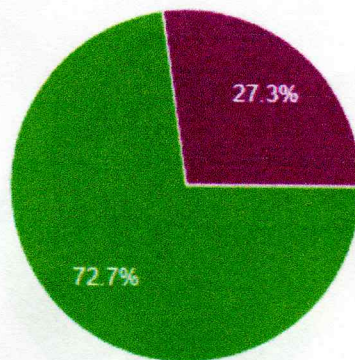

Parent's Feedback on Curriculum 2023-24

1. Getting admission in the Institute for my ward is a matter of pride for me

11 responses

- 1-Strongly Disagree
- 2- Disagree
- 3- Neutral
- 4- Agree
- 5- Strongly Agree

2. My ward is improving his knowledge through interaction with professors of the institute

11 responses

- 1-Strongly Disagree
- 2- Disagree
- 3- Neutral
- 4- Agree
- 5- Strongly Agree

3. The discipline in the institute is good