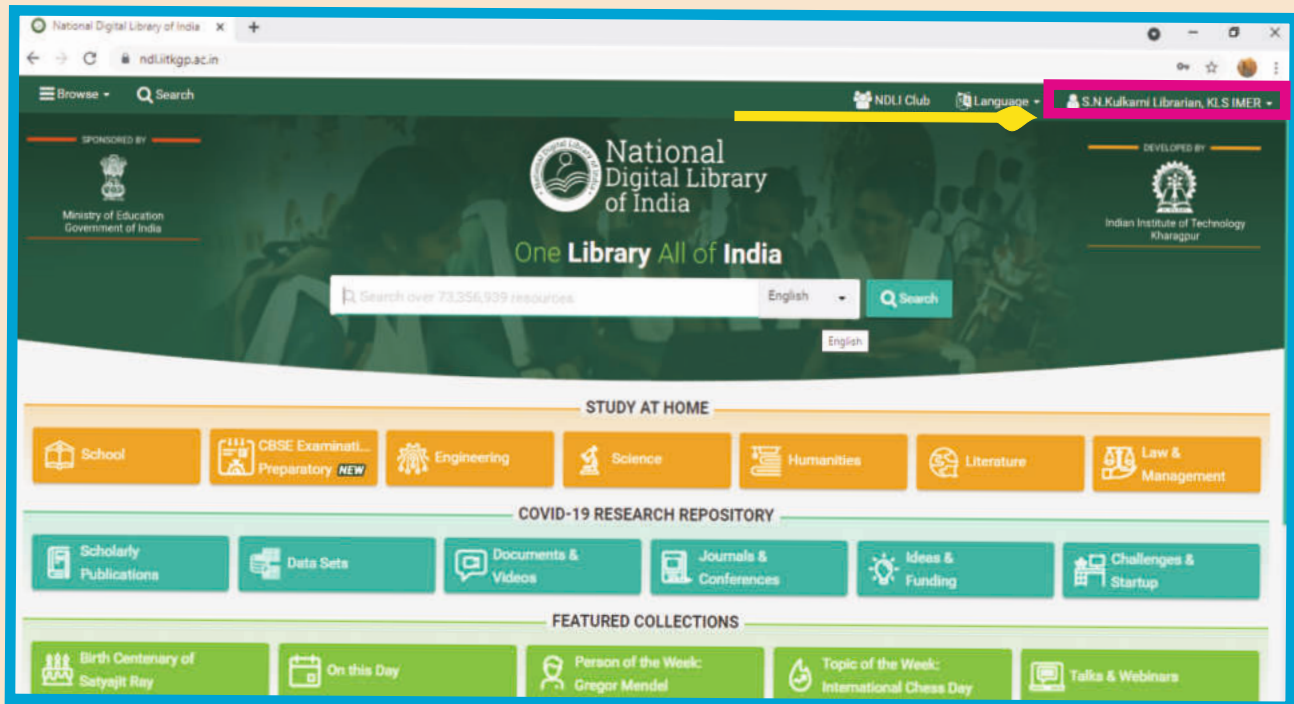

4.2.2 Institution has subscribed to e-Library resources (Remote Access to e-Resources)

NDLI - National Digital Library of India-Membership

Link : <https://ndl.iitkgp.ac.in/>

User Name: imerlibrary@gmail.com

Pass Word: [librarian](#)