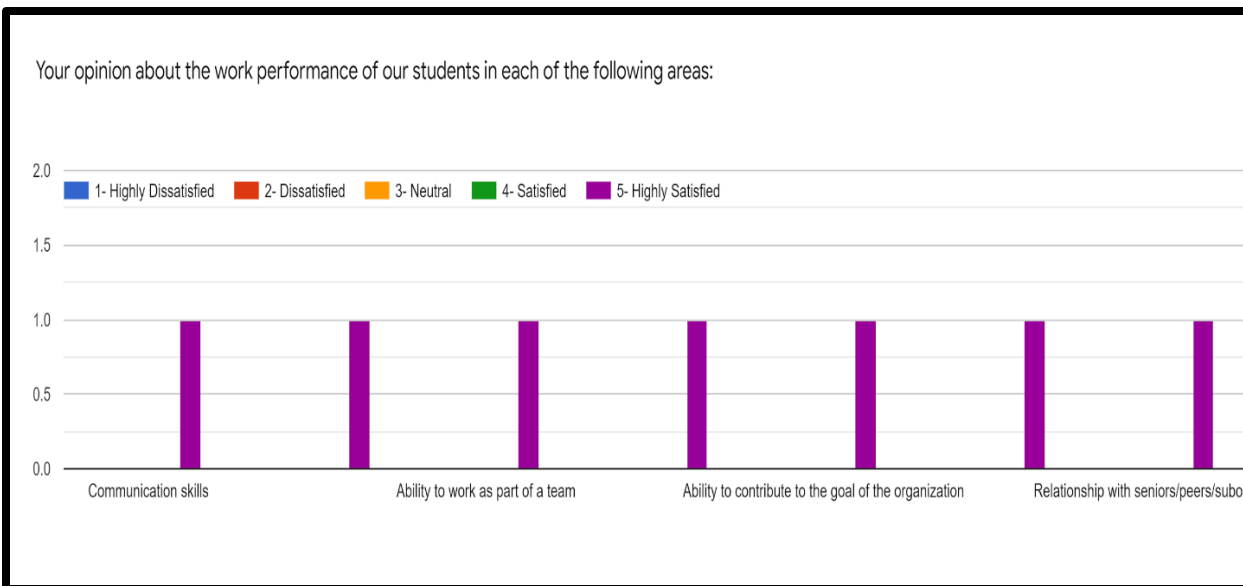

Employer Feedback 2020-21

Would you like to recruit our students in future?

1 response

● Yes
● No

Would you recommend our institute for future recruitment to other recruiters?

1 response

● Yes
● No

What specific comments do you have regarding our curriculum?

- Presentations, leadership Quality are up to the mark, but exposure towards more live case studies or to the real work environment is needed

Dr. Shailaja Hiremath

Prof. Shrirang Deshpande

Dr. S. G. Chiniwar
Director (I/C)