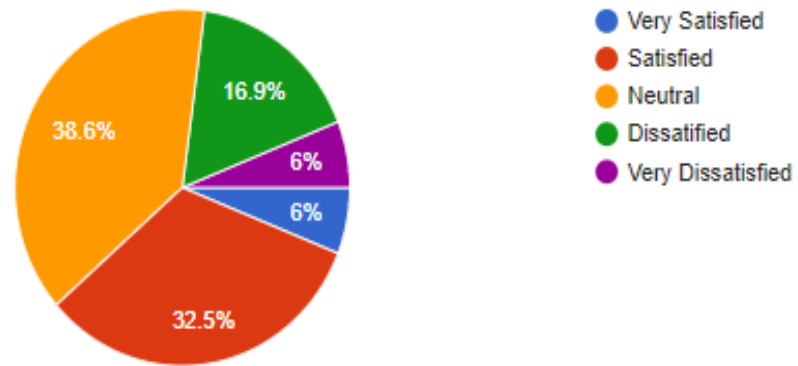

How satisfied are you with the experiential learning and participative learning for enhancing learning experiences?