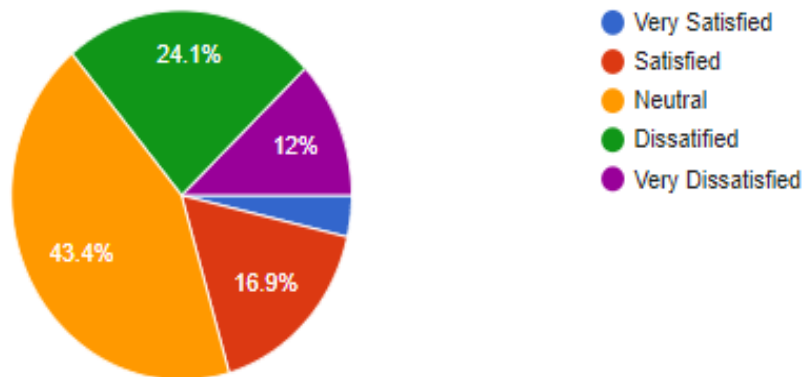

How satisfied are you with grievance-redressal procedure at the Institute ?

How satisfied are you with grievance-redressal procedure at the Institu: ?

How satisfied are you with the facilities given to get trained for final placement ?