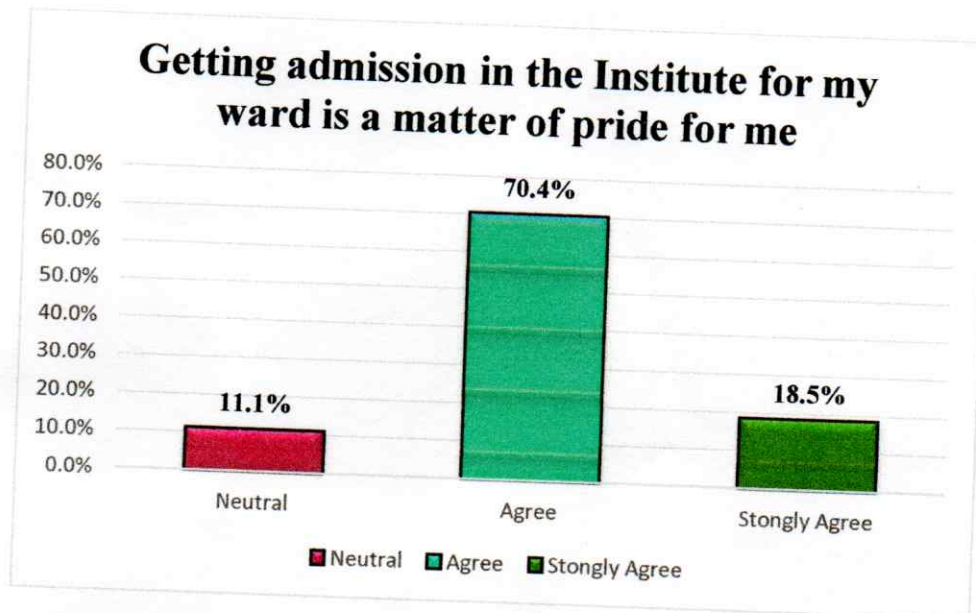

Karnatak Law Society's
Institute of Management Education and Research
#77, Vadgaon Road, Adarsh Nagar, Hindwadi,
Belagavi-590011

Parents Feedback Analysis (Batch 2017-19)

Number of parents responded to the survey: 28

Responses are presented in percentage.

Shalgi
Mrs. Shalgi. G. Hiremath

Shalgi
DIRECTOR
K.L.S. Institute of Management
Education & Research