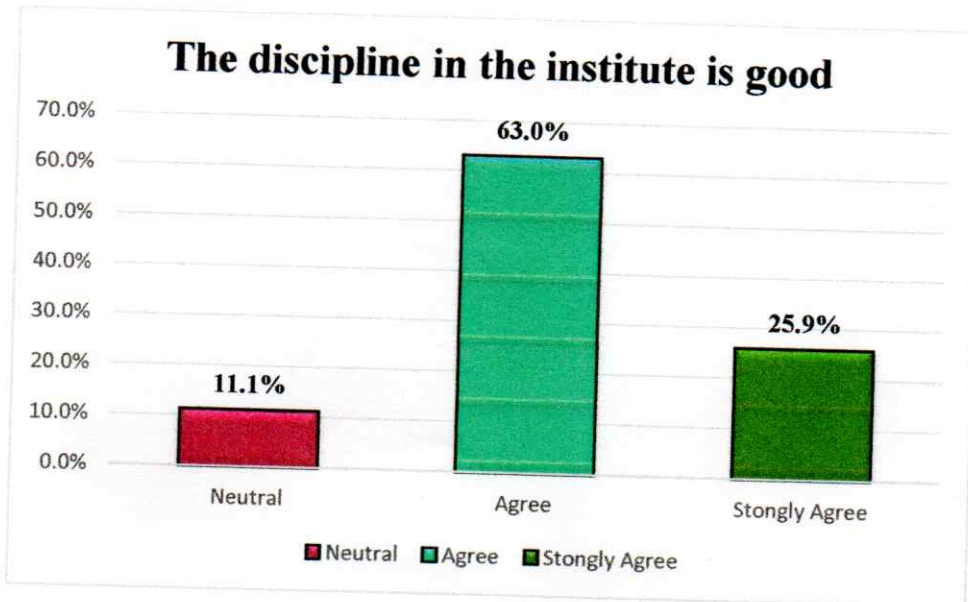

Handwritten signature

DIRECTOR
K.L.S. Institute of Management
Education & Research