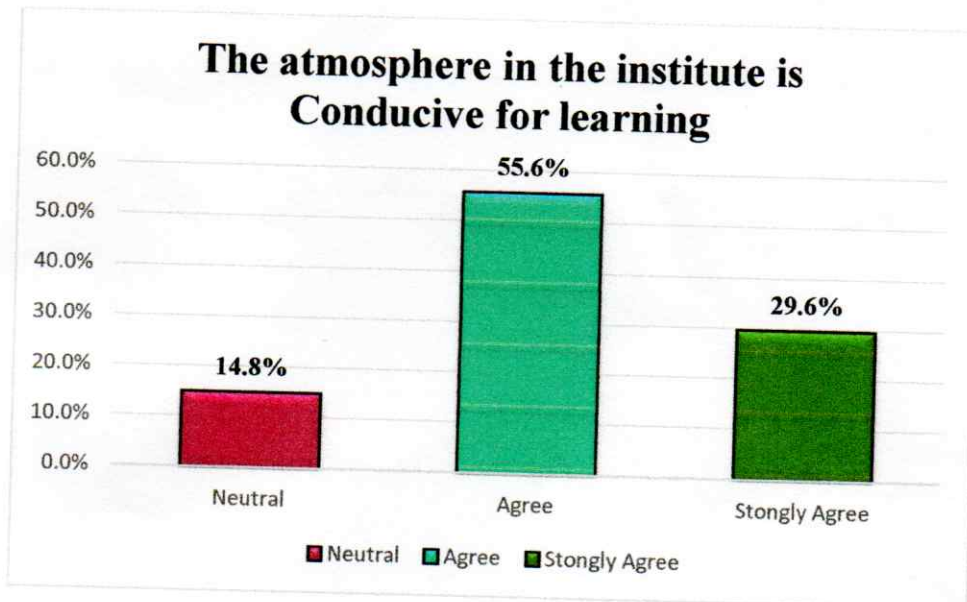

Handwritten signature

DIRECTOR
K.L.S. Institute of Management
Education & Research