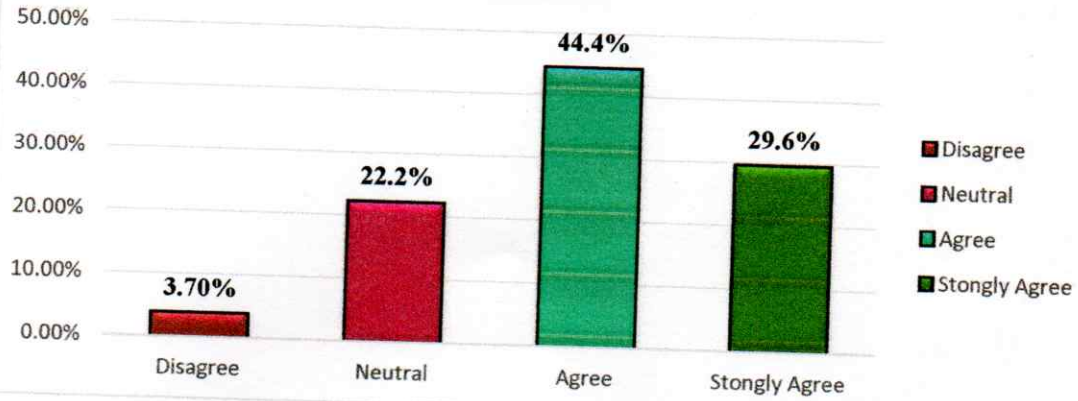

The curriculum of the course is well designed and promotes learning experience of the students