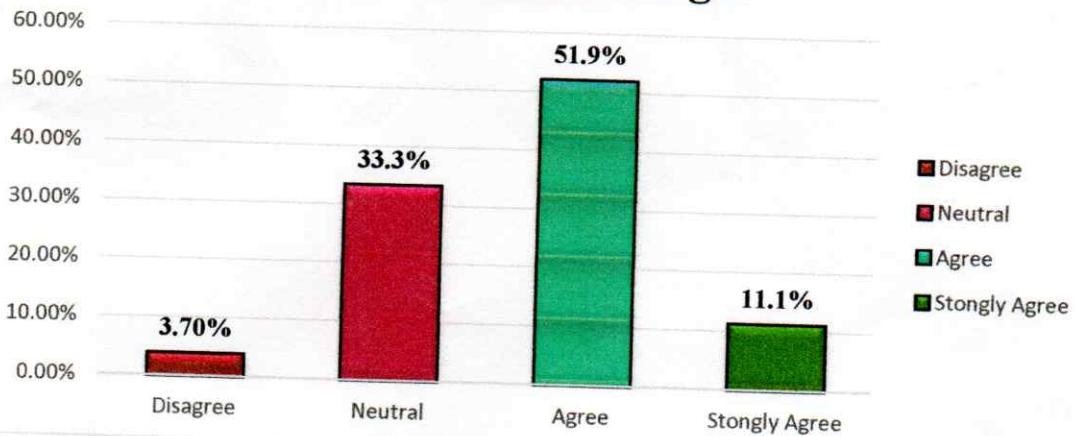

Employability is given focus in the Curriculum design.

Prasanna

Zindani

DIRECTOR
K.L.S. Institute of Management
Education & Research