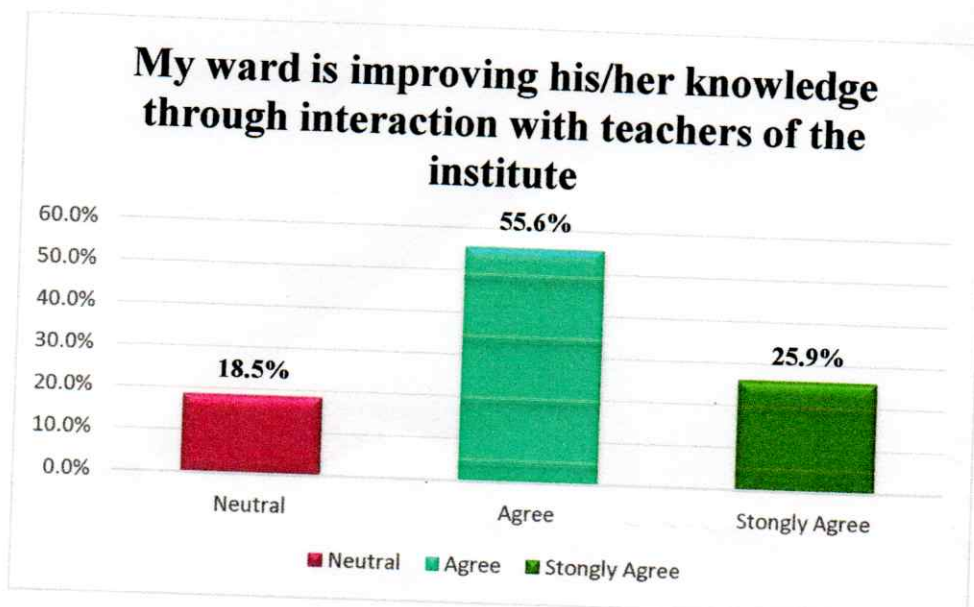

Karnatak Law Society's
Institute of Management Education and Research
#77, Vadgaon Road, Adarsh Nagar, Hindwadi,
Belagavi-590011

Parents Feedback Analysis (Batch 2017-19)

Number of parents responded to the survey: 28

Responses are presented in percentage.

Shalgi
Mrs. Shalgi. G. Hiremath

Shalgi
DIRECTOR
K.L.S. Institute of Management
Education & Research