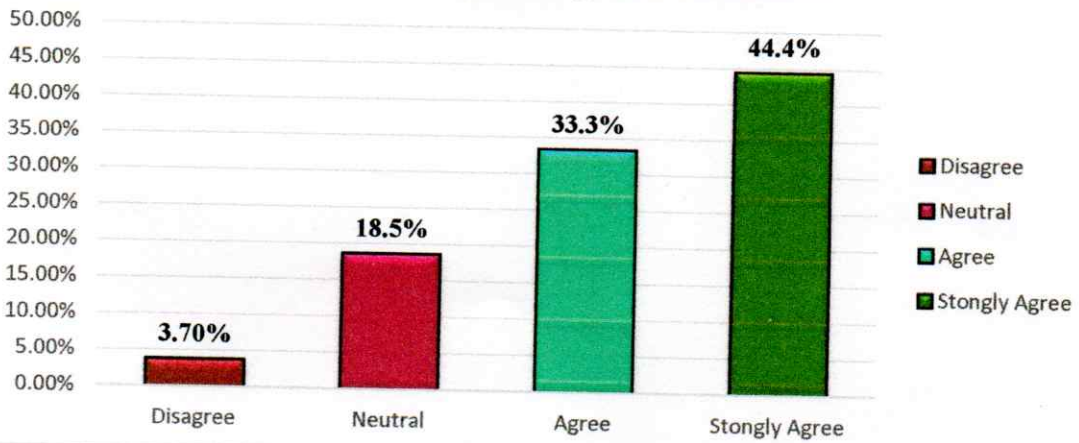

There is a positive change in the behavior of my ward after joining the institute.

Institute website is very informative and regularly updated

Kailash

Zonizaid
DIRECTOR
K.L.S. Institute of Management
Education & Research.