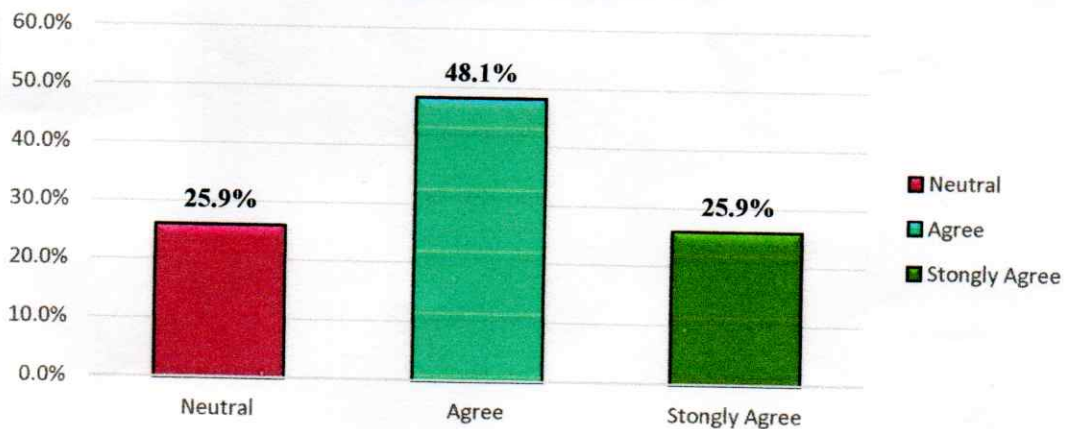

There is a positive change in the behavior of my ward after joining the institute.

Institute website is very informative and regularly updated

Kailash

Zonizaid
DIRECTOR
K.L.S. Institute of Management
Education & Research.